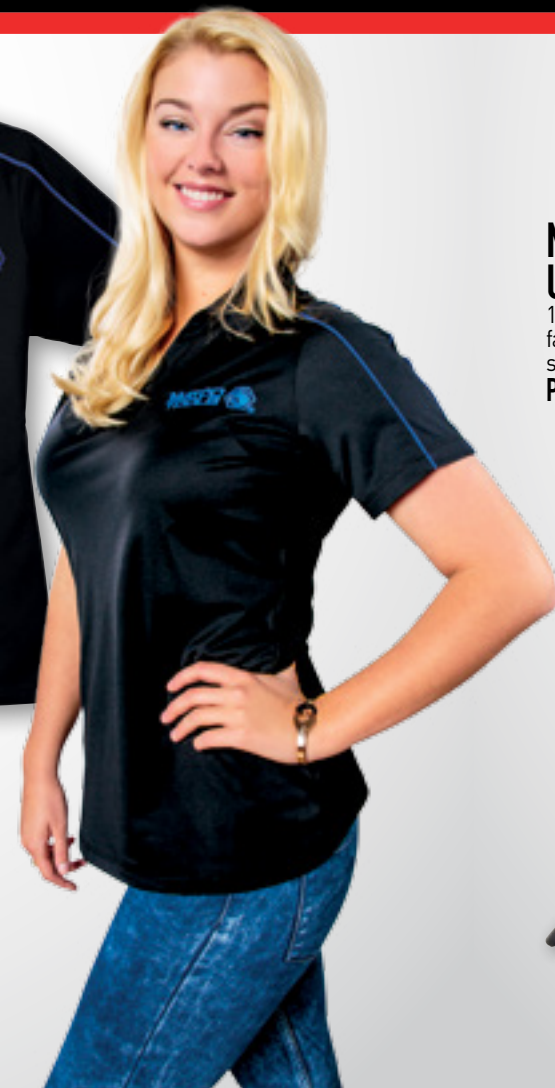

SUGAR GRAPH LADIES TEE
100% combed ring-spun cotton jersey. Screen print on front and back. Black. **PDLT69** (size) Sizes S-2XL

MEN'S UA BLACK TEE
100% polyester UA Tech™ fabric. Heat Seal logo on sleeve. Black. **PDMT451** (size) Sizes M-3XL